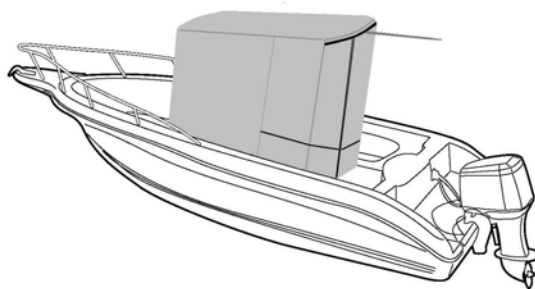

## Specialty T-Top Covers!

Specially designed to protect the critical components under the T-Top

### Features Include:

- Double-pull non-corrosive marine grade zipper opens from the inside or outside for convenient access.
- Marine grade polyester hook and loop sleeve allows VHF antenna(s) to remain attached when top is covered.
- Available in two sizes to maximize protection.
- Fit accommodates outrigger mounts, GPS and rod holders.
- Heavy duty sewn-in adjustable strap system with double-adjust buckle allows a customized fit when the cover is secured.